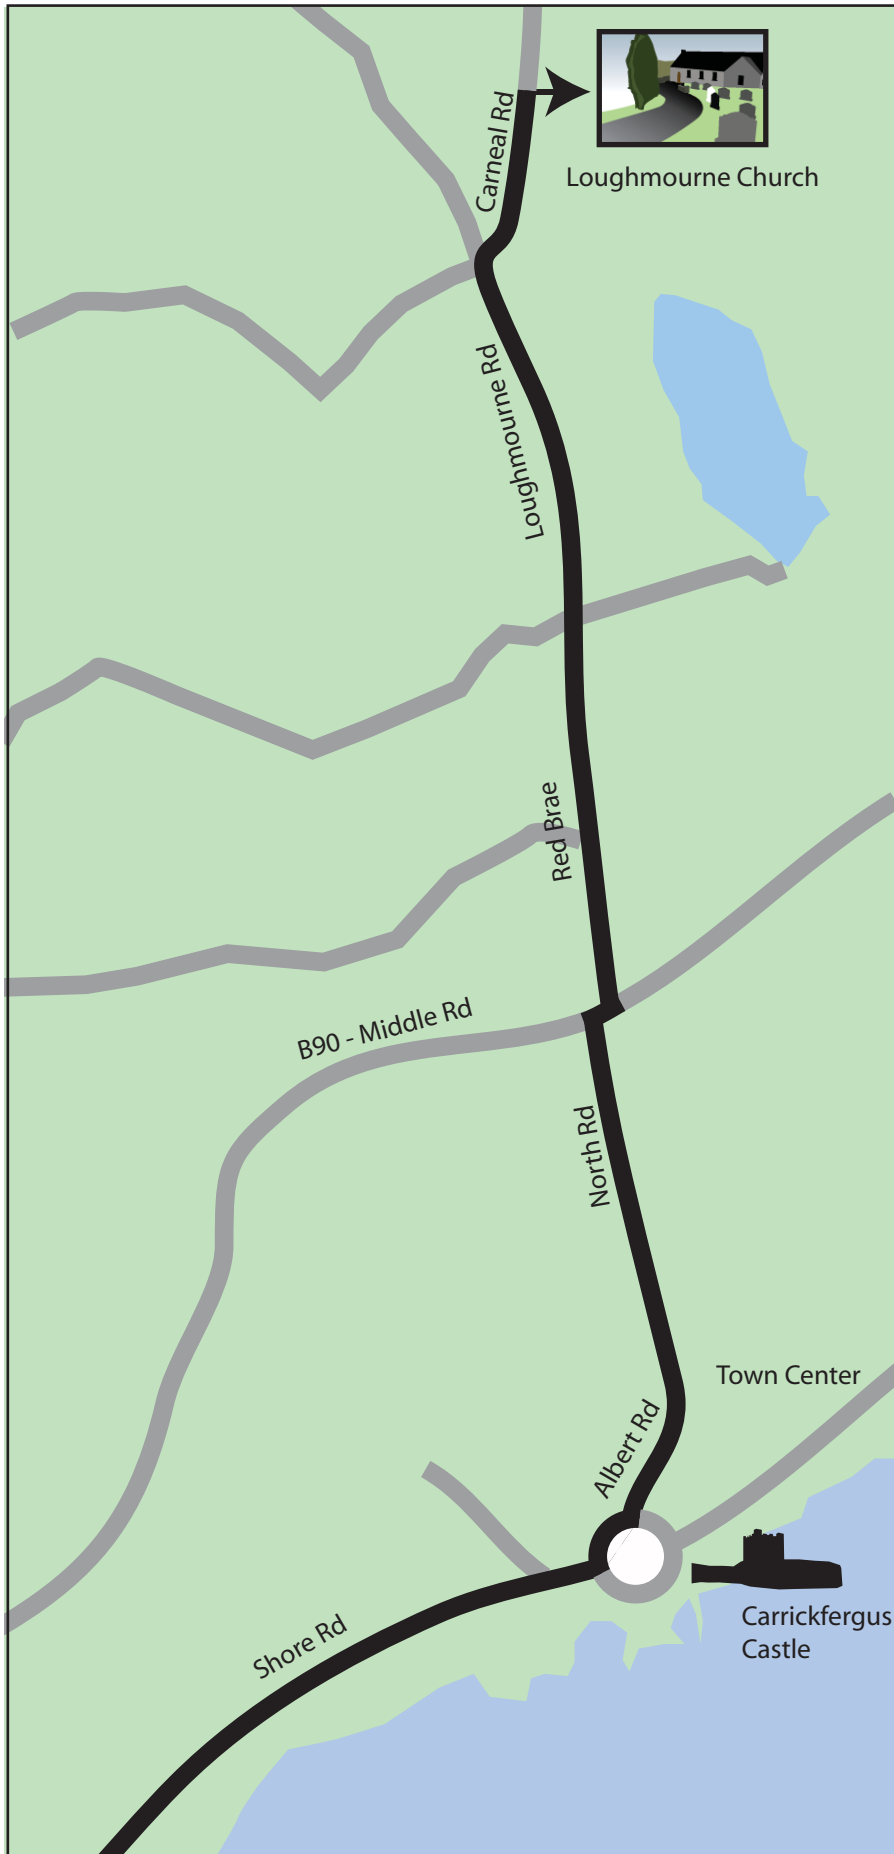

Directions to Loughmourne Church

Heading from Belfast along the Shore Road, turn left at the roundabout onto the Albert Rd/North Rd, drive for 1 mile until you reach the Middle Road.

Take a right and an immediate left onto the Red Brae.

Continue for 2.5 miles then turn right onto the Carneal Rd.

Loughmourne Church is 0.5 miles on right hand side.